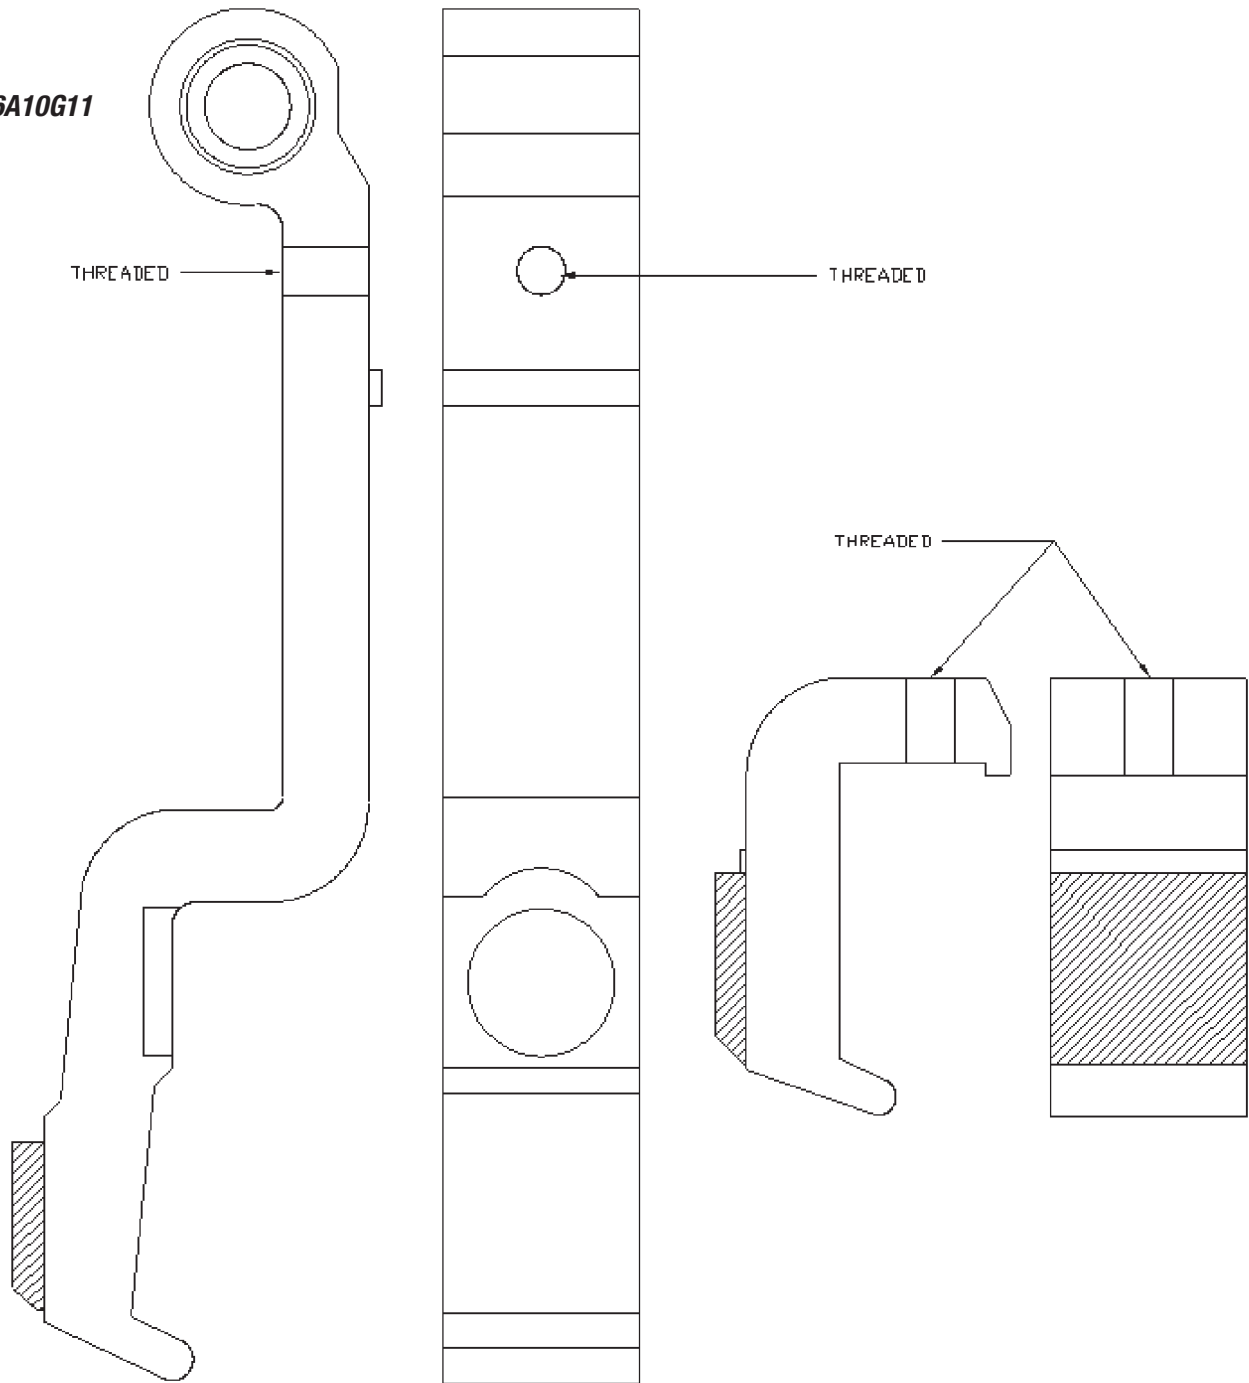

Westinghouse—Series A200

ORDERING INFORMATION	
Part no.	Size
W2066A10G11	6

W2066A10G11