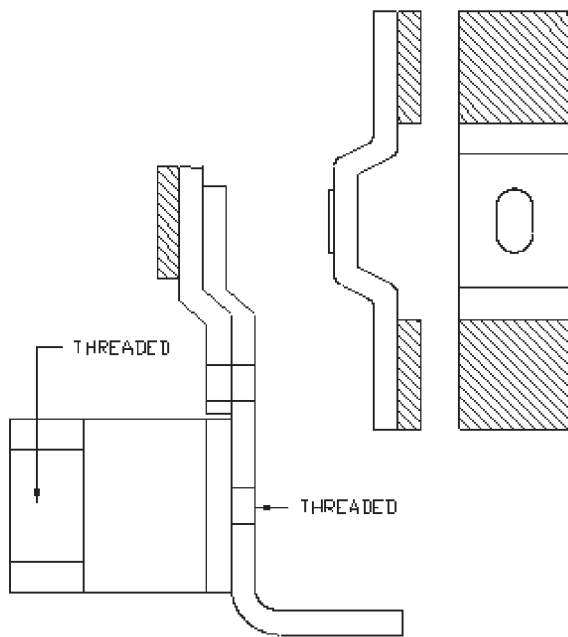

Westinghouse—A200

ORDERING INFORMATION	
Part no.	Size
W626B187G17	4
W5250C81G02/17	4
W477B477G05	5
W477B477G06*	5

*Includes silver-tungsten tips

W626B187G17