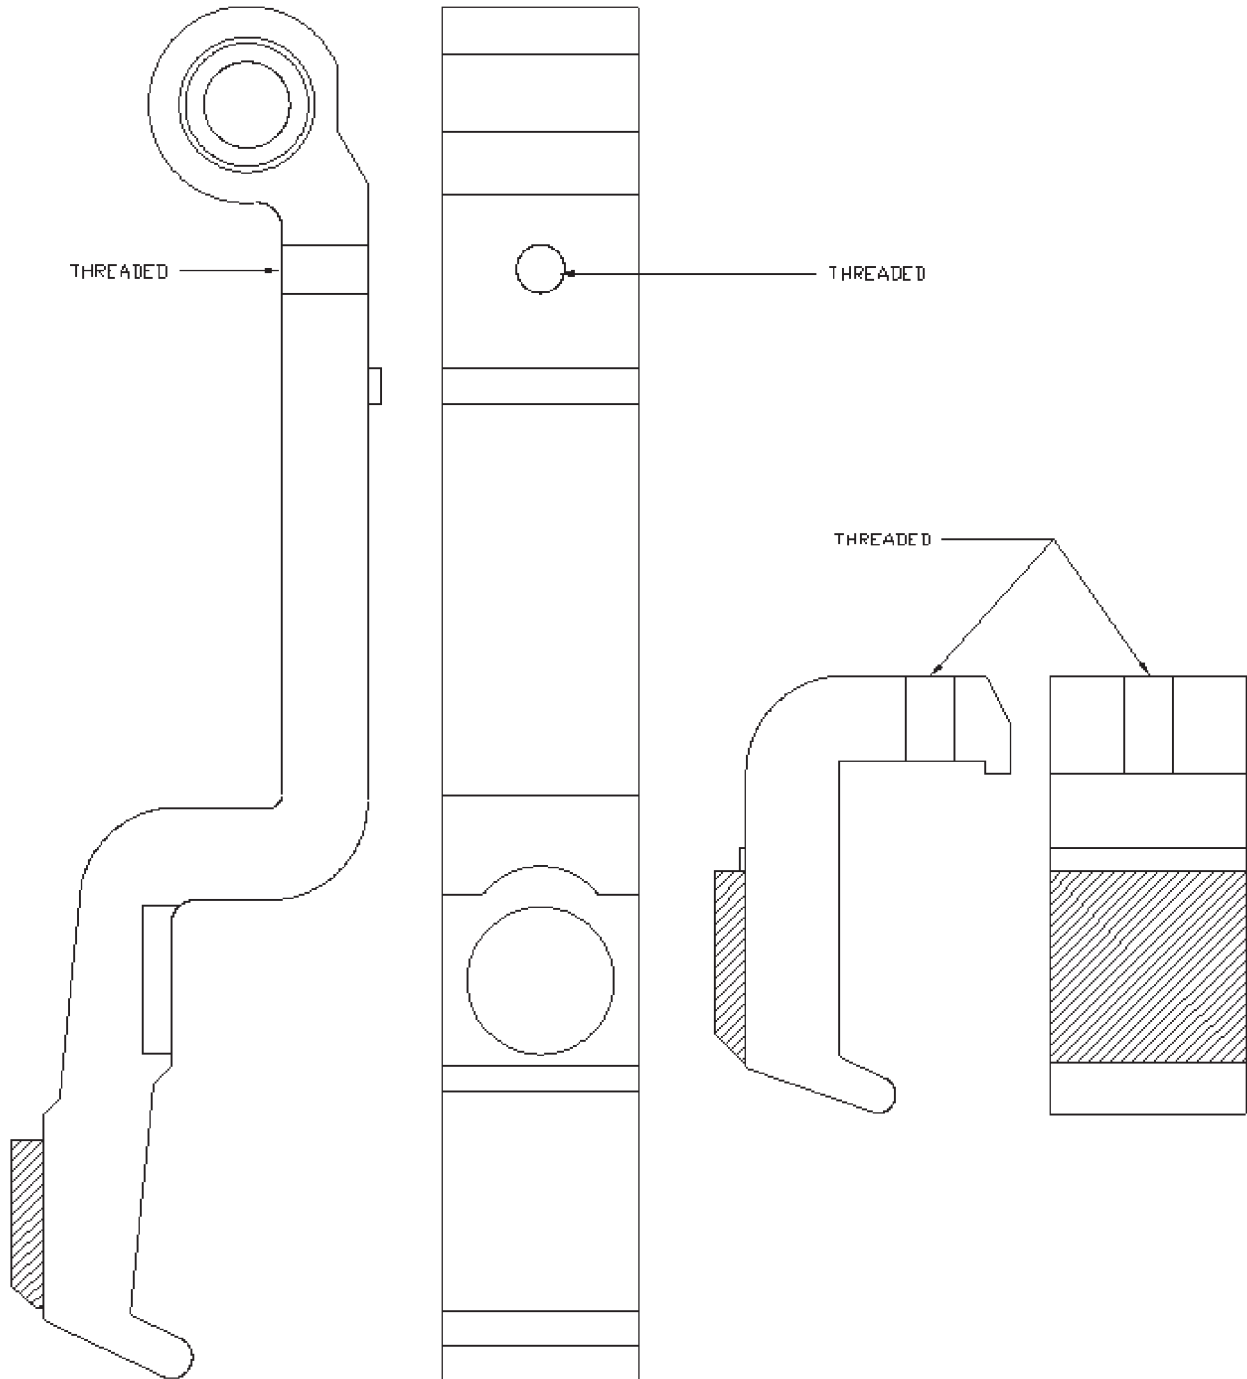

Square "D"—9998 SL [Obsolete]

ORDERING INFORMATION		
Part no.	Size	# poles
SQDHA82	6	3

SQDHA82