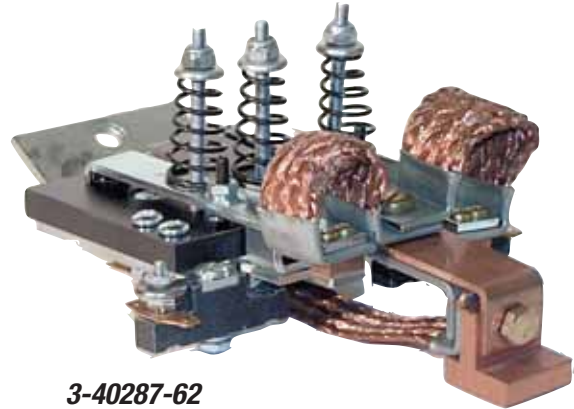

3-40287-62
Armature & contact assembly for
Type FIBA-22 magnetic switch