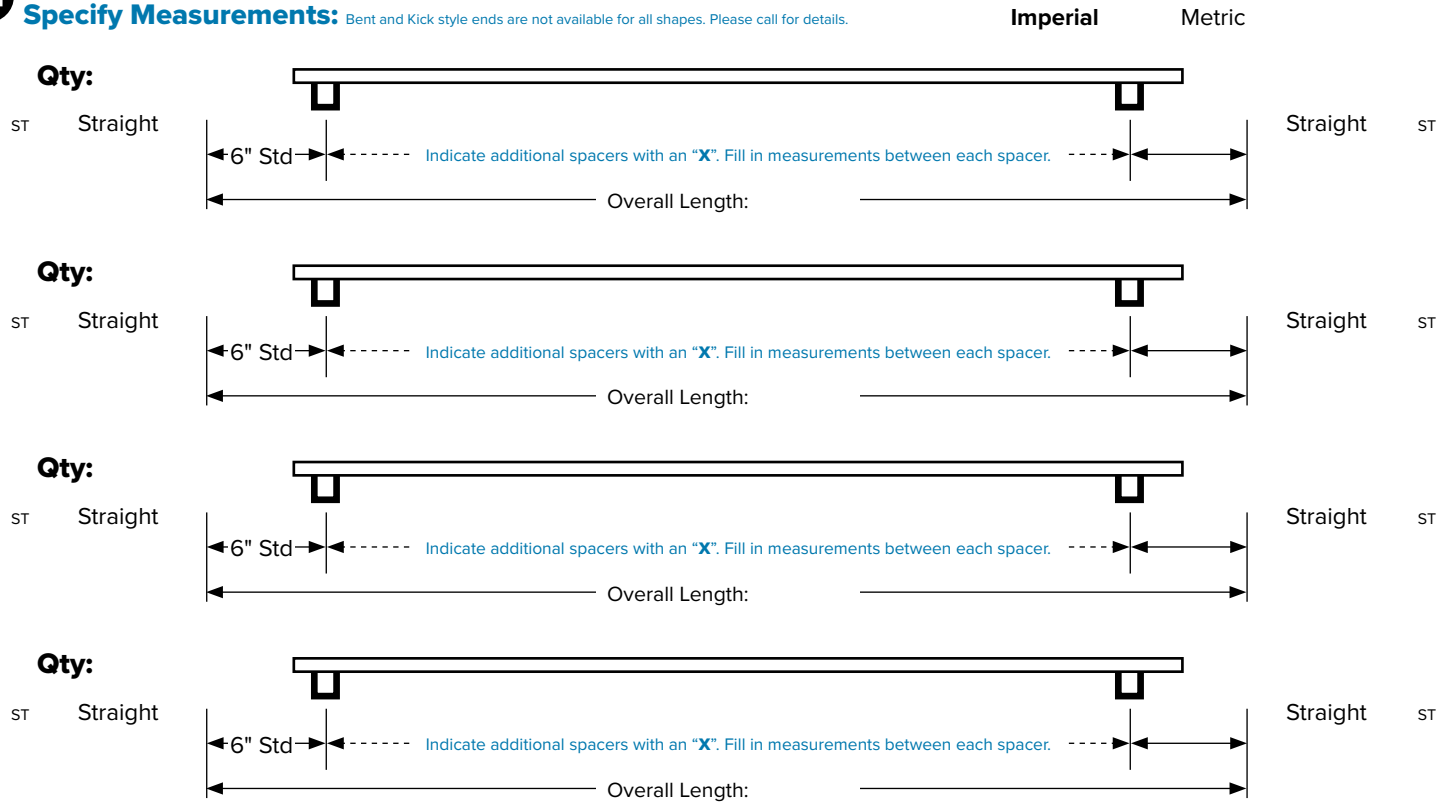

SHAPES SQUARE RECTANGLE ARCHITECTURAL RAILS

Typical configurations are shown in bold, or select options

1 Shape: Rectangle Only in Stainless Brushed (#4)	1.50" x 0.50" (38.10mm x 12.70mm)	AHZ1505	Shape: Square Only in Stainless Brushed (#4)	1.50" x 1.50" (38.10mm x 38.10mm)	AHZ1515
	1.50" x 1.00" (38.10mm x 25.40mm)	AHZ1510		2.00" x 2.00" (50.80mm x 50.80mm)	AHZ2020
	2.00" x .375" (50.80mm x 9.53mm)	AHZ2037			
	2.00" x 1.00" (50.80mm x 25.40mm)	AHZ2010			
	4.00" x 1.00" (101.60mm x 25.40mm)	AHZ4010			

Not all shape options may be available.

2 Spacer Mount:	Barrel 1.25" (31.75mm) Diameter	BL-F	Spacer Installation:	In-Cab (removable)	IR
	Barrel 1.5" (38.10mm) Diameter	BX-F		Exterior Mounting	IX
	Soft Square 1.25" (31.75mm)	SQ-F			

3 Optional CerinoX Coating: (rail and mounts) CerinoX is a ceramic coating over Stainless brushed.	Onyx Black (gloss)	CX1	Charcoal Bronze (matte)	CX4
	StormTrooper White (gloss)	CX2	Bondi Golden (matte)	CX5
	Burnt Bronze (matte)	CX3		

4 Specify Measurements: Bent and Kick style ends are not available for all shapes. Please call for details.

5 Additional Notes/Details/Specifications:

QUOTE FOR: SHIP TO: SUBMIT FORM:

Company: _____ Address: _____
Contact: _____ City: _____
PO #: _____ Country: _____ Zip/Postal Code: _____
Job Name: _____ Tel: _____ Fax: _____
E-Mail: _____ Freight: Add Shipping On Account # _____

To clear form, go to menu > File > Revert